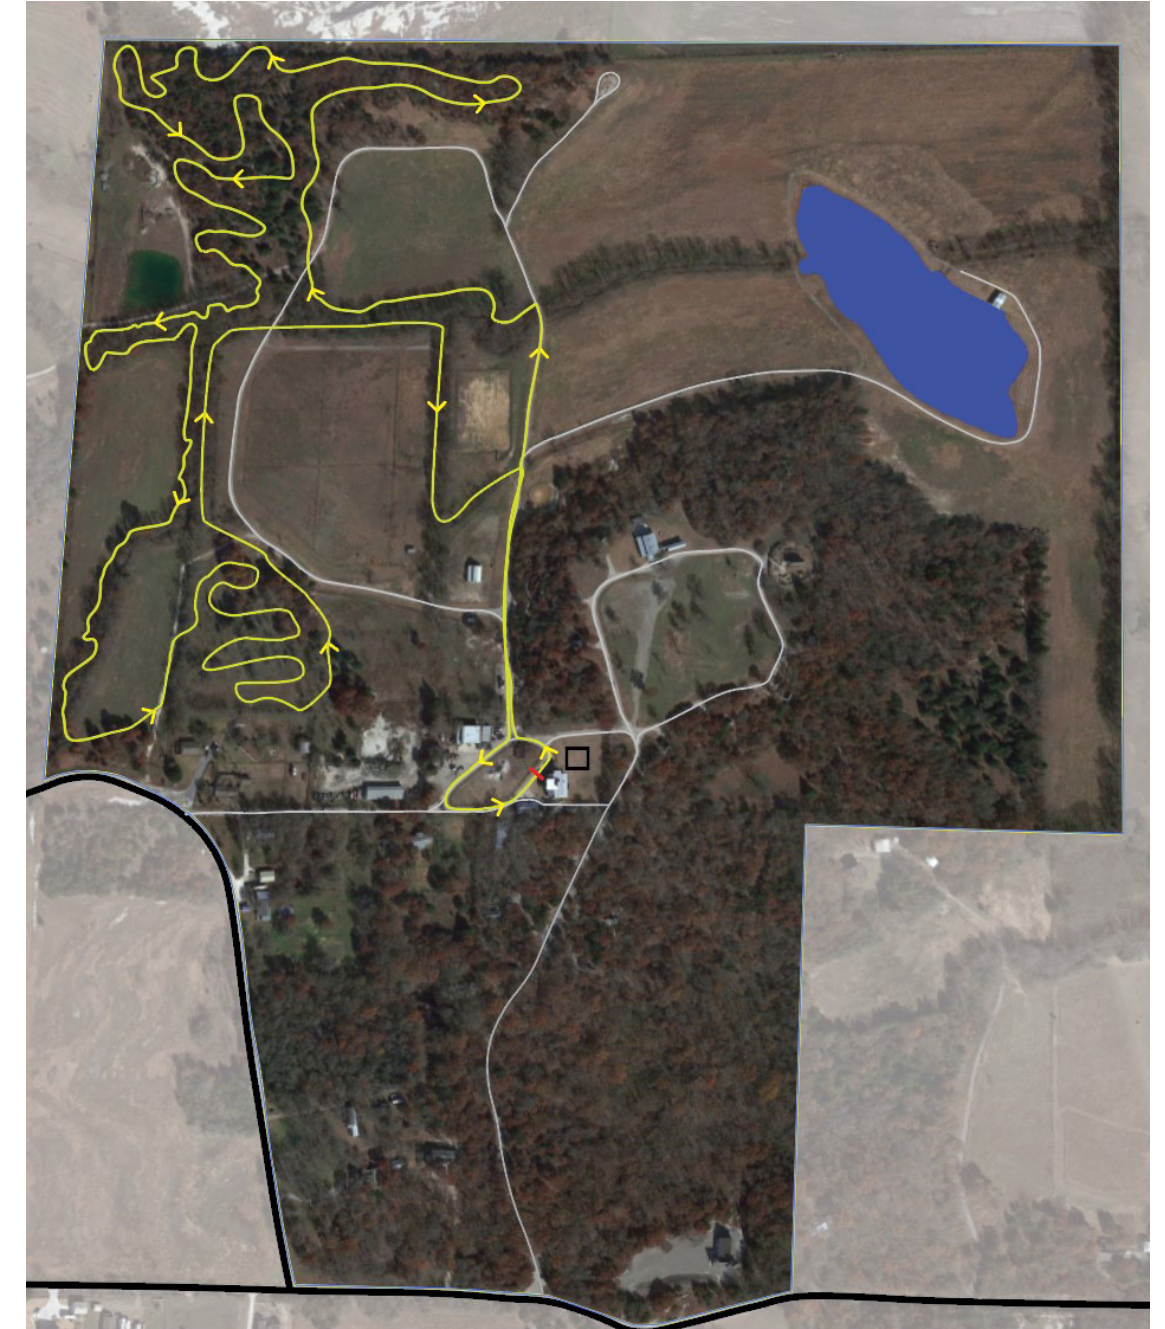

# ROSEHILL ROUNDUP DUATHLON

DECEMBER 11TH 2021

5927 ROSE HILL RD, WHITEWRIGHT, TX 75491

Start 5K Trail Run- 1 Lap

20K Trail Ride- 3 Laps

4K Trail Run- 1 Lap

## Race Day Schedule

Arriving at Rose Hill Ranch

**BE PREPARED WITH CASH!!!** Land use fee will be collected at the gate.

If you plan on arriving the day before your event and camping, the fee will be \$35/spot.

If you plan on arriving race day and not camping, the fee will be \$10/person.

Check-in and Packet Pickup:

Friday 5-7:00 p.m. at Rosehill Ranch Rec Room

Saturday 7-8:30 a.m. at Rosehill Ranch Rec Room

Pre-Race Meeting

8:30am

At the Rosehill Ranch Rec Room

RACE START

9:00am

[WWW.TERRAFIRMARACING.COM](http://WWW.TERRAFIRMARACING.COM)